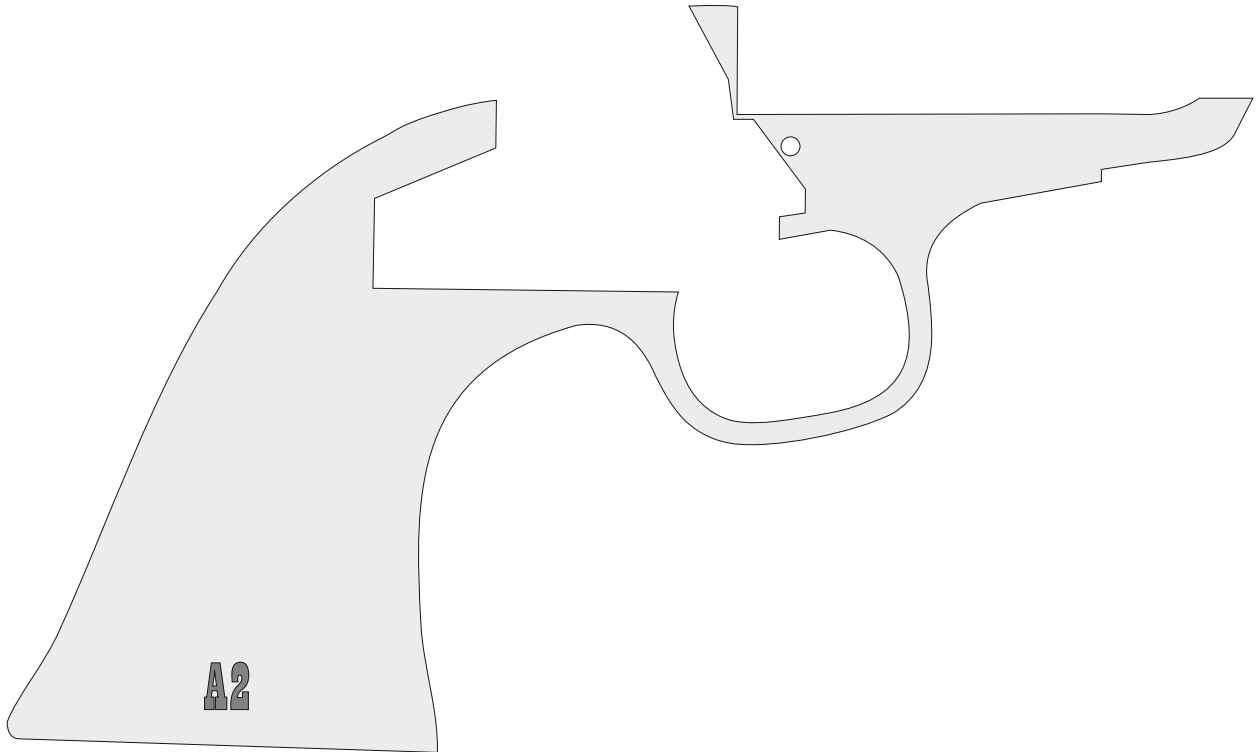

COLT 1851 NAVY

BY HOMEGUN MAKER

G1 - G9

GRIPS

REFERENCES: