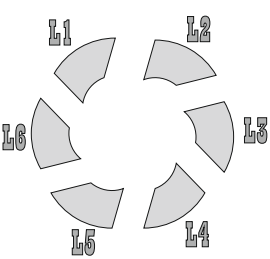

COLT 1851 NAVY

BY HOMEGUN MAKER

G1 - G9

GRIPS

REFERENCES: