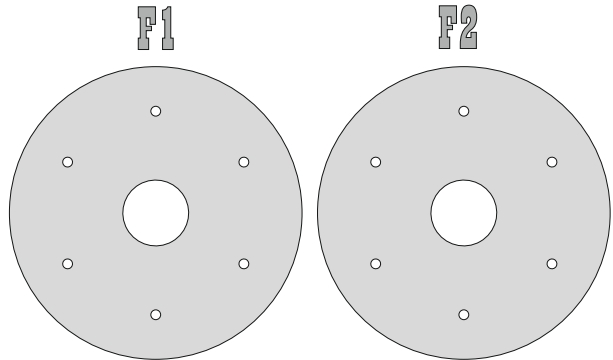

COLT 1851 NAVY

BY HOMEGUN MAKER

G1 - G9

GRIPS

REFERENCES: